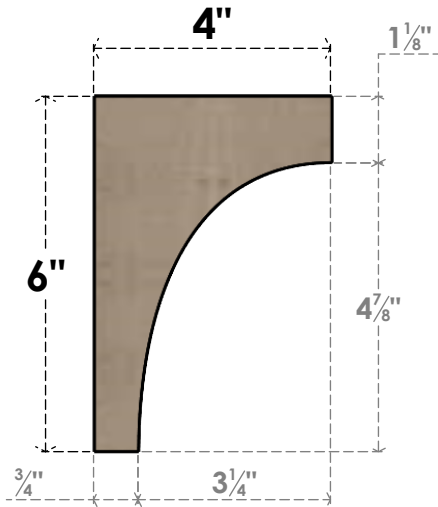

ITEM NUMBER: CORU02X04X06STORCPR

2"W X 4"D X 6"H SERIES 2 CLASSIC STOCKPORT ROUGH CEDAR TIMBERTHANE
FAUX WOOD CORBEL, PRIMED

SIDE PROFILE

FRONT PROFILE

ISOMETRIC

EKENA MILLWORK
2300 WEST MAIN ST.
CLARKSVILLE, TX 75426
TOLL FREE: 866-607-0453
WWW.EKENAMILLWORK.COM

NOTES

1. INSTALLATION TO BE COMPLETED IN ACCORDANCE WITH MANUFACTURER'S SPECIFICATIONS.
2. DRAWING MAY NOT BE TO SCALE
3. THIS DRAWING IS INTENDED FOR DESIGN AND PLANNING PURPOSES ONLY.
4. ALL INFORMATION CONTAINED HEREIN WAS CURRENT AT THE TIME OF DEVELOPMENT BUT MUST BE REVIEWED AND APPROVED BY THE PRODUCT MANUFACTURER TO BE CONSIDERED ACCURATE.
5. TIMBERTHANE ARCHITECTURAL PRODUCTS ARE MADE FROM HIGH DENSITY URETHANE AND COME FACTORY PRIMED