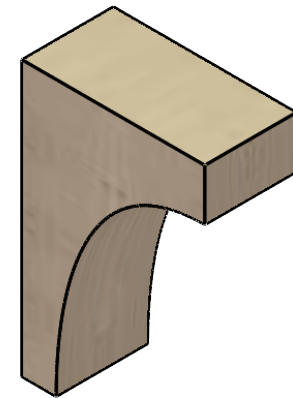

ITEM NUMBER: CORU02X04X06STORCPR

2"W X 4"D X 6"H SERIES 2 CLASSIC STOCKPORT ROUGH CEDAR TIMBERTHANE
FAUX WOOD CORBEL, PRIMED

SIDE PROFILE

FRONT PROFILE

ISOMETRIC

EKENA MILLWORK
2300 WEST MAIN ST.
CLARKSVILLE, TX 75426
TOLL FREE: 866-607-0453
WWW.EKENAMILLWORK.COM

NOTES

1. INSTALLATION TO BE COMPLETED IN ACCORDANCE WITH MANUFACTURER'S SPECIFICATIONS.
2. DRAWING MAY NOT BE TO SCALE
3. THIS DRAWING IS INTENDED FOR DESIGN AND PLANNING PURPOSES ONLY.
4. ALL INFORMATION CONTAINED HEREIN WAS CURRENT AT THE TIME OF DEVELOPMENT BUT MUST BE REVIEWED AND APPROVED BY THE PRODUCT MANUFACTURER TO BE CONSIDERED ACCURATE.
5. TIMBERTHANE ARCHITECTURAL PRODUCTS ARE MADE FROM HIGH DENSITY URETHANE AND COME FACTORY PRIMED