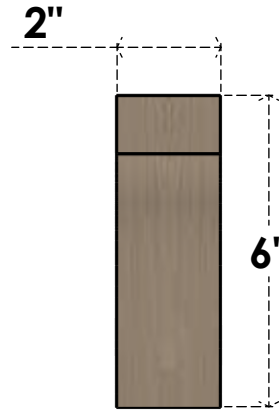

ITEM NUMBER: CORU02X04X06STORCPR

2"W X 4"D X 6"H SERIES 2 CLASSIC STOCKPORT ROUGH CEDAR TIMBERTHANE
FAUX WOOD CORBEL, PRIMED

SIDE PROFILE

FRONT PROFILE

ISOMETRIC

EKENA MILLWORK
2300 WEST MAIN ST.
CLARKSVILLE, TX 75426
TOLL FREE: 866-607-0453
WWW.EKENAMILLWORK.COM